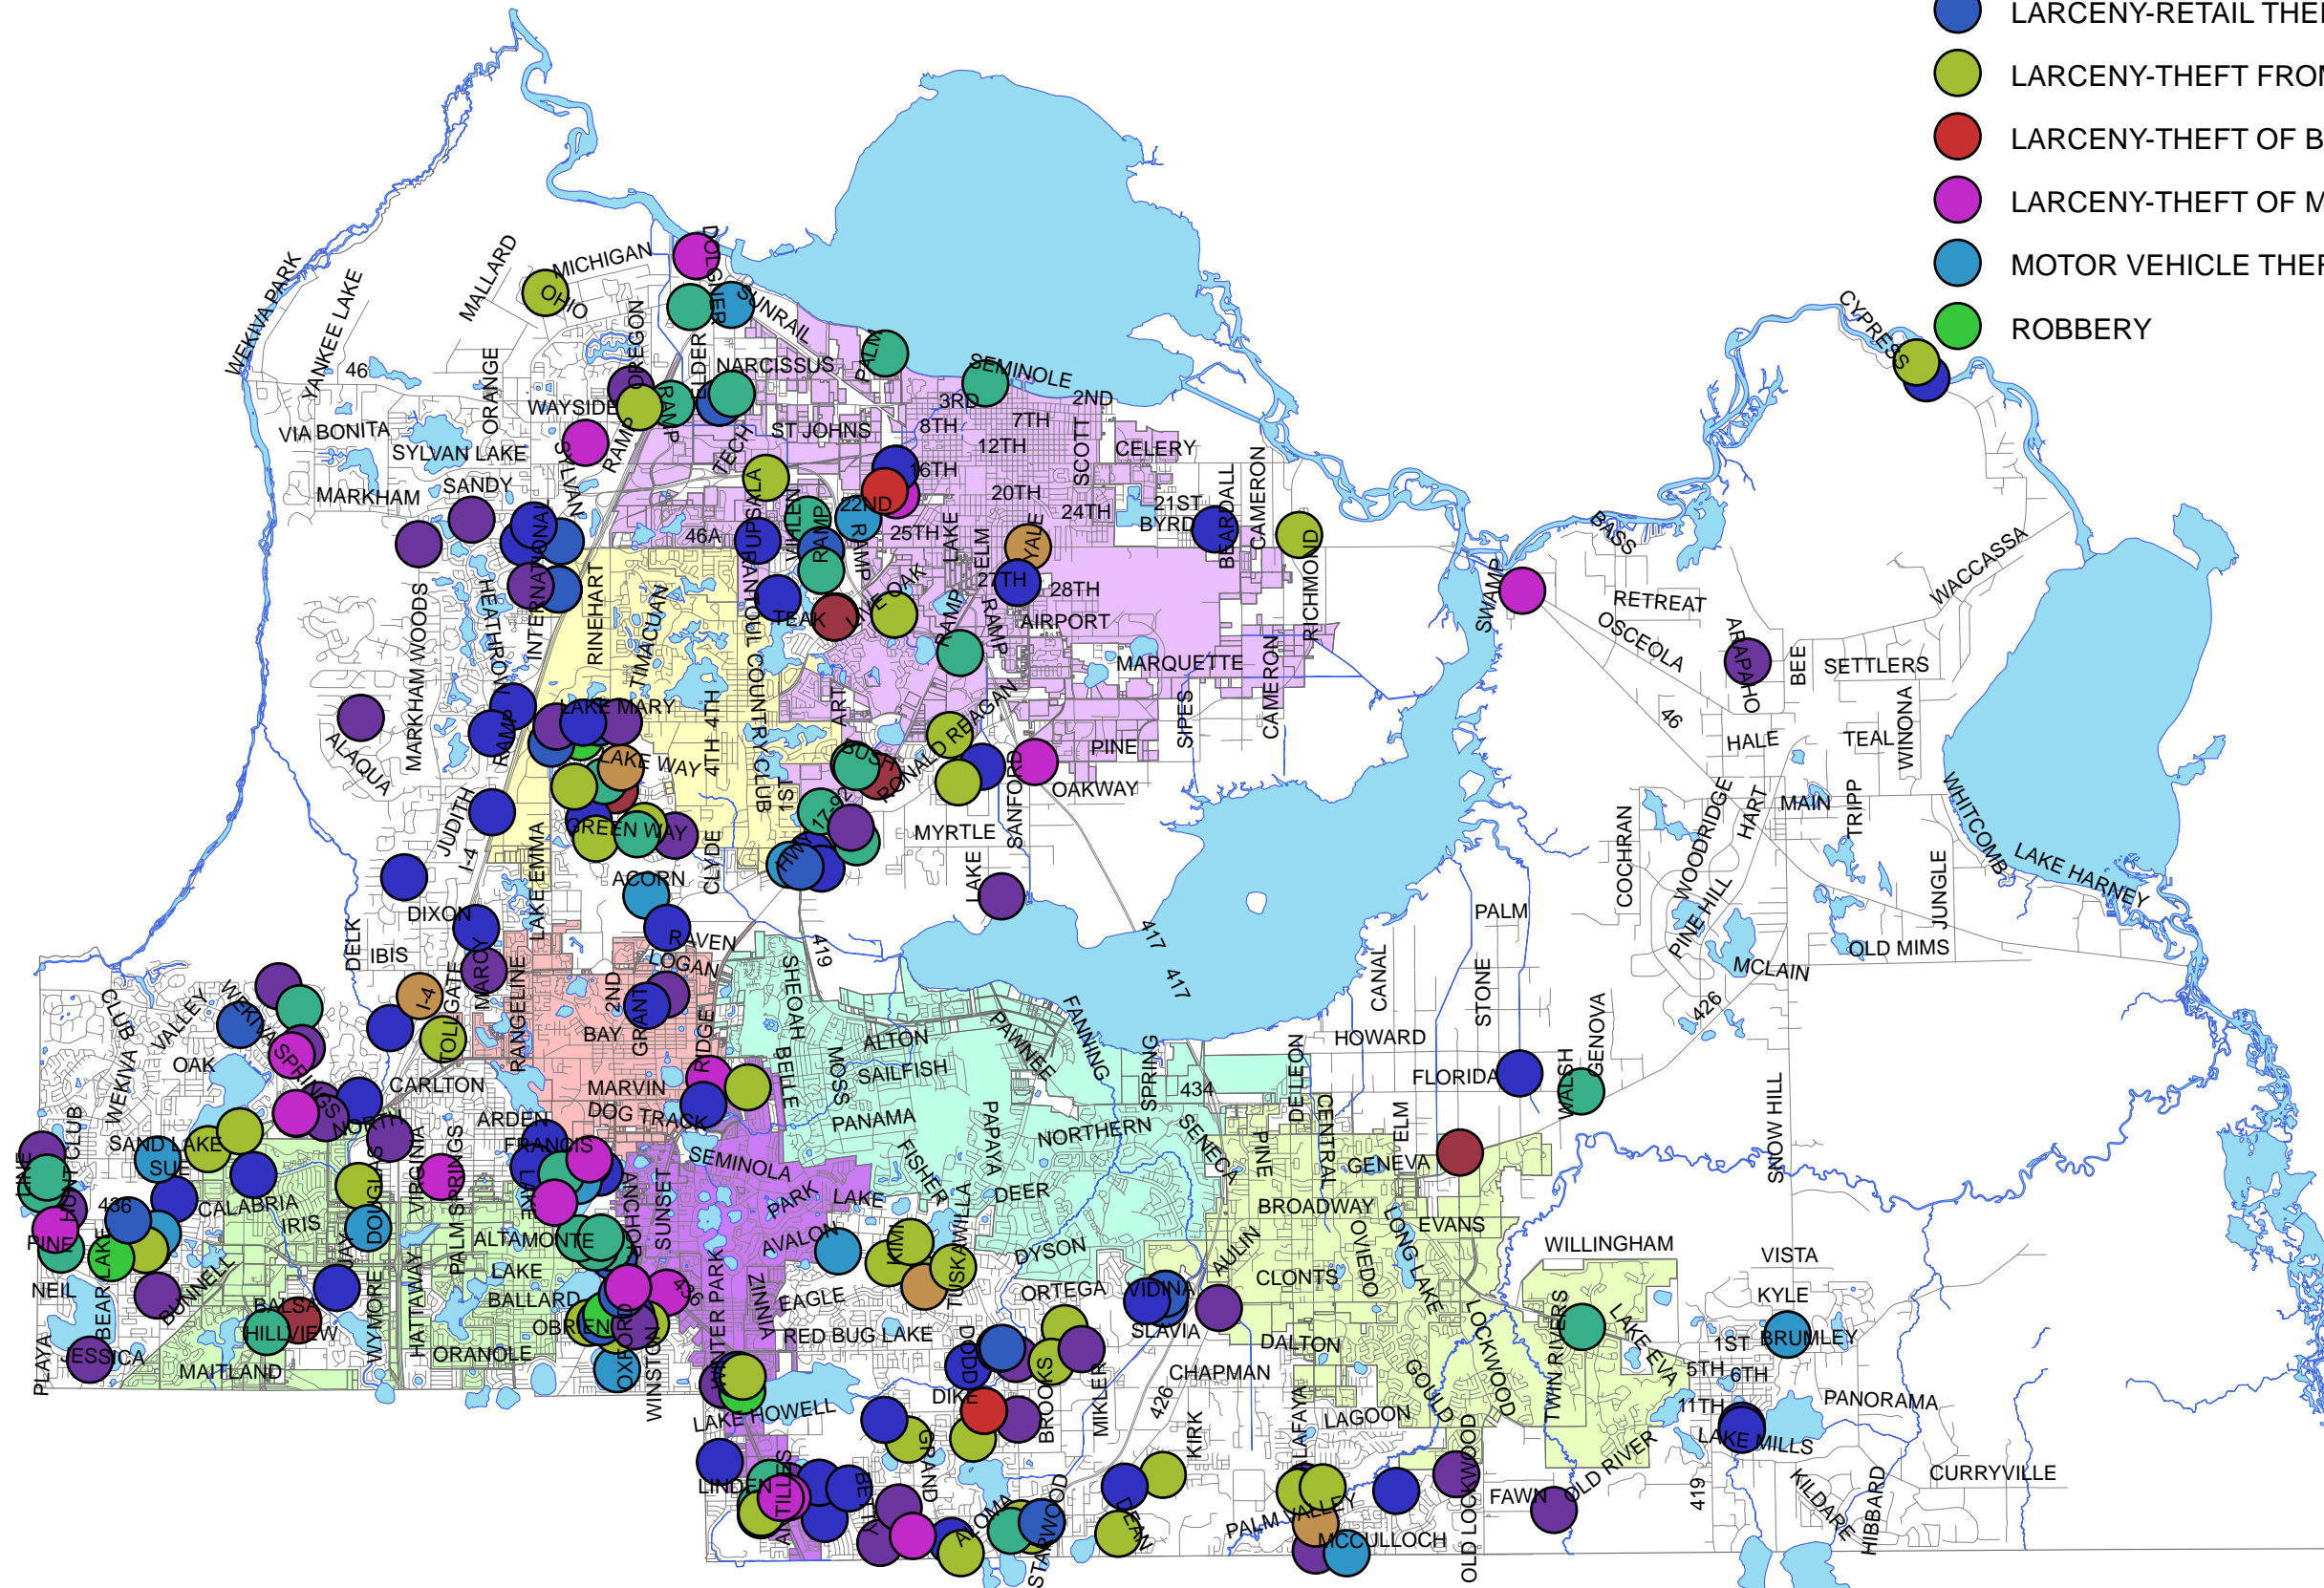

# PART I CRIMES

## 2/1/16 - 2/29/16

- AGGRAVATED ASSAULT
- ALL OTHER LARCENY
- BURGLARY
- FORCIBLE FONDLING
- FORCIBLE RAPE
- LARCENY-RETAIL THEFT/SHOPLIFTING
- LARCENY-THEFT FROM MOTOR VEHICLE/NO PARTS
- LARCENY-THEFT OF BICYCLES
- LARCENY-THEFT OF MOTOR VEHICLE PARTS/ACCESSORIES
- MOTOR VEHICLE THEFT
- ROBBERY

Please note that this map does not include incidents for which addresses could not be verified or geocoded.